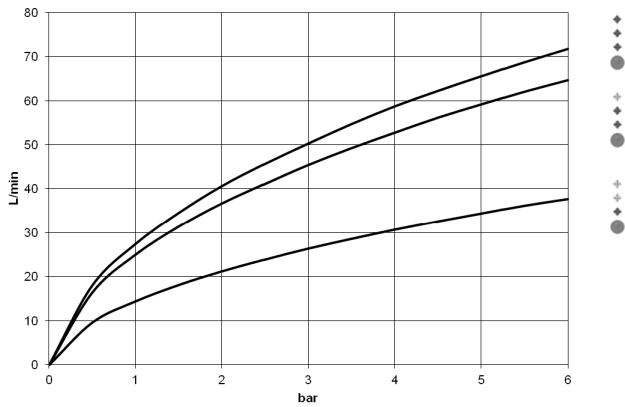

34 201 979

- 210mm projection
- circular normal flow
- rotary diverter with volume control and shut-off function
- 3/8" shower outlet
- slide-on rosettes Ø 60 mm
- 1/2" connection
- gauge 150 mm - 15 mm
- max. flow 16.9 l/min at 3 bar flow pressure

Intrinsic protection against back flow.

	Chrome	34 201 979-00
	Brushed Platinum	34 201 979-06
	Dark Chrome	34 201 979-19
	Light Gold	34 201 979-26
	Brushed Light Gold	34 201 979-27
	Matte Black	34 201 979-33
	Brushed Bronze	34 201 979-42
	Brushed Champagne (22kt Gold)	34 201 979-46
	Champagne (22kt Gold)	34 201 979-47
	Brushed Chrome	34 201 979-93
	Brushed Dark Platinum	34 201 979-99

34 201 979

mm [inches]

**Flow rate chart**

**Certificates**

LGA\_18609.

WRAS\_2201054.

Belgaqua\_21-032-27\_5.

34 201 979